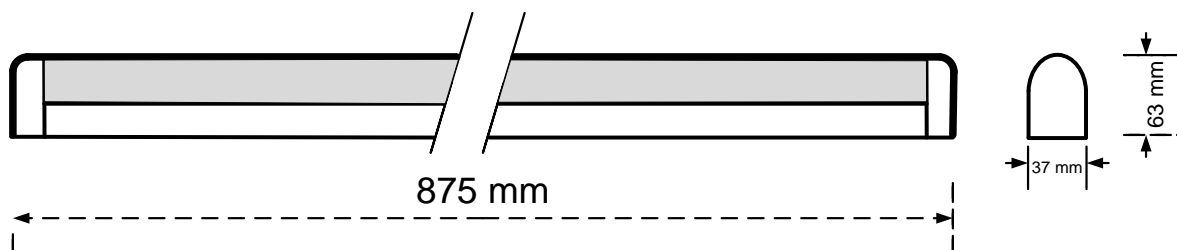

804-159

General Information

Order Code	804-159
Product Description	CYFELCO MIRRORL 1X39W DALI
Application	Store shelves, kitchens, bathrooms, restaurants, vessel cabins, hotel rooms, waiting rooms.
Installation	Ceiling, Wall Surface Mounted Luminaire
Luminaire type	Mirror Light for T5 Lamps
Light Source	T5 Fluorescent Tube
Number of light sources	1 pc (not included)
Gear	Vossloh-Schwabe DALI Electronic Ballast (HF)
Dimming	Dimmable
Standards	2014/30/EU Electromagnetic Compatibility Directive 2014/35/EU Low Voltage Directive
CE mark	Yes
Warranty	X years

Electrical Data

Lamp Power	39 W
Input voltage	220-240 V
Input Frequency	50-60 Hz
Protection class	Class I

Mechanical Characteristics

Housing Material	Sheet steel 0,5mm
Surface Finish	White powder coating (RAL 9003)
Optical Cover	Matt PMMA
Ingress protection code	IP 40
Mechanical impact protection code	IK03
Dimensions LxWxH	875x37x63 mm

Logistics

Packing	1 pc per resistant carton
Net weight	xx kg
Gross weight	xx kg
Volume	Xx m ³

Dimensional Drawing

ELMASCO INDUSTRIES S.A.

Head Office : 44 K. Palama, 14343 N. Chalkidona, Athens, Greece
 Production Plant : Ag. Adrianos, 21100 Nafplio, Greece
 Email: elmasco@elmasco.eu